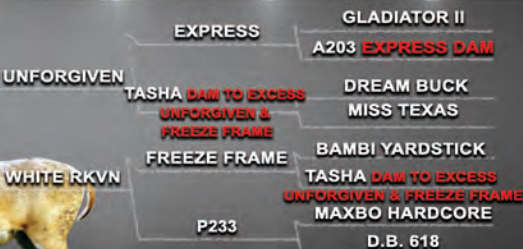

White 810 is the product of consistent and predictable, multi-generational maternal production and stacking Unforgiven on a stout Freeze Frame doe is as good as it gets! Power girls galore at each and every generation of this deep pedigree: double Tasha, A203, Holly, Blue 37 and D.B. 618 (also the anchor to Brain Freeze). This big healthy doe's pedigree is anchored by the Gonzalez south Texas legend, **Orange 312** herself! (dam to Orange 888, Sweet Dreams, DB 616 and 618)!

Apollo is an absolute giant who has taken the industry by storm! He is also **DOUBLE TASHA** and also brings Hardcore, Jenna and Brittany to the genetic table. These fawns will have TASHA x 4, Holly x 2, Blue 37 x 2 and Dream Buck x 5.

TC-1/TAHC year 3, Pick-up at ranch by the end of February. Able to export to Mexico: Yes

CONSISTENT & PREDICTABLE