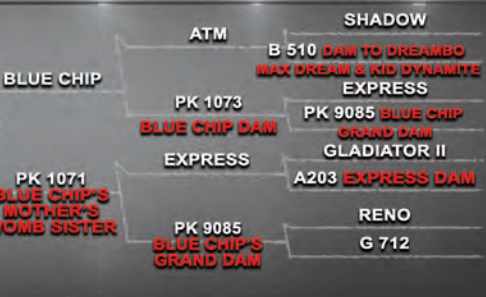

# TEAM HIGH ROLLER

9

**PK 5102 #194832**

**BLUE CHIP / HARDCORE / STACEY / BRED TO WAYLON**

10

**PK 5111 #194838**

**BLUE CHIP / BLUE CHIP'S MOTHER'S WOMB / BRED TO BLACKJACK**

11