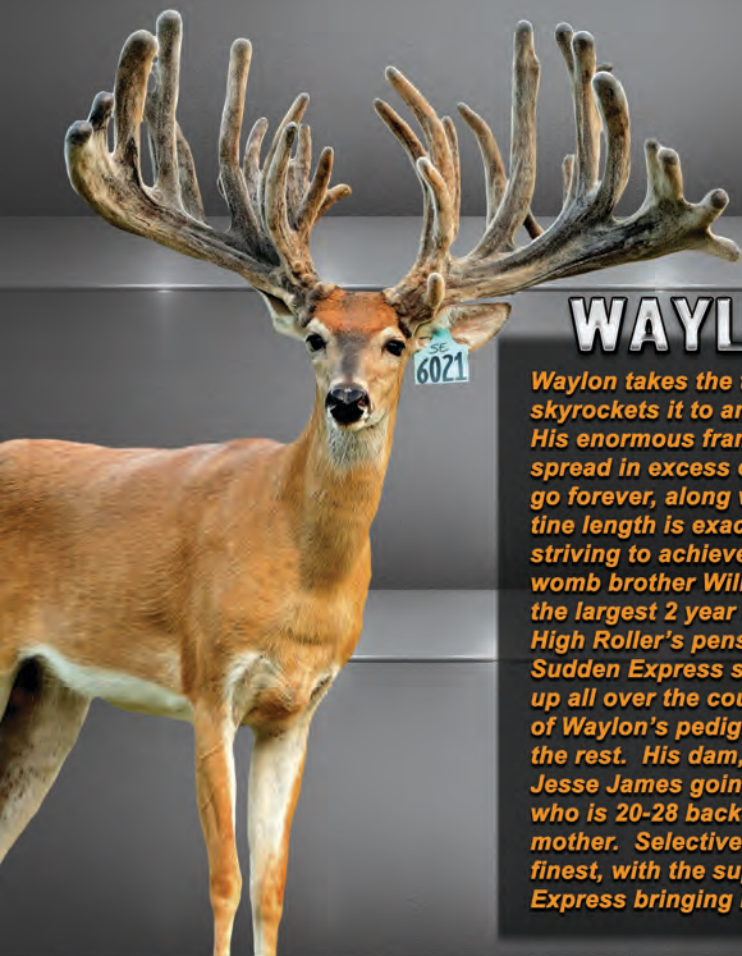

## WAYLON AT 2

*Waylon takes the term "shock effect" and skyrockets it to an entirely new level. His enormous frame boasting an inside spread in excess of 34", main beams that go forever, along with his tremendous tine length is exactly what we are all striving to achieve. Himself and his womb brother Willie are quite possibly the largest 2 year olds to ever walk in High Roller's pens. Although huge Sudden Express sons continue to show up all over the country, the maternal side of Waylon's pedigree sets him apart from the rest. His dam, Georgia, is sired by Jesse James going back to LaFawnda, who is 20-28 back on Jesse James' mother. Selective line breeding at its finest, with the super sire Sudden Express bringing it all together.*