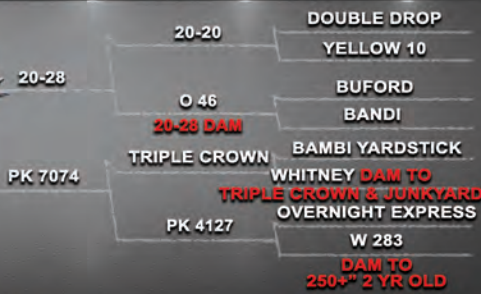

# TEAM HIGH ROLLER

21

**B-9049 #281420**

20-28 / TRIPLE CROWN / OVERNIGHT EXPRESS / G HAMMER / SHADOWS GIRL

22

**B-9050 #281421**

BLACKJACK / FREEZE FRAME / EXPRESS / JENNIFER

23