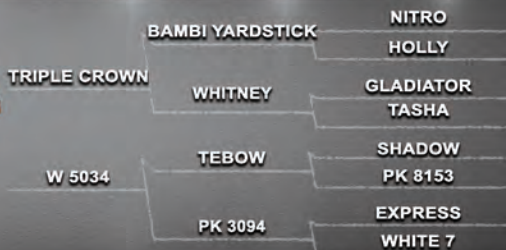

TEAM HIGH ROLLER

30

CROSS CANYON WHITETAILS | JASON MILLEGAN | 512-635-4327

ENTERPRISE X TRIPLE EX DOE FAWN

Red 51 is a 2019 bottle fed Doe out of Enterprise. I really like this cross with Triple Ex and Max Dream's full sister on bottom. It just looks sweet on paper with these big time girls double stacked on top and bottom!

31

ROCK CREEK WHITETAILS | JERRY BURCH | 409-383-3792

2019 BOTTLE RAISED DOE FAWN W 9030 DNA# 296116

Rock Creek Whitetails is proud to offer W9030 a bottle raised Triple crown/Tebow/Fed ex sister doe fawn. it doesn't get much sweeter than that. TAHC Year 4

CONSISTENT & PREDICTABLE