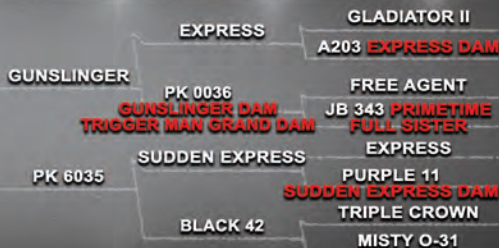

SUDDEN EXPRESS

BLACKJACK

PK-8078 is Gunslinger/Sudden Express/Triple Crown/Kid Rock that we bred to the one and only Blackjack. The bottom side of her pedigree goes all the way back to doe W512 who was Sidetrack's Dam. Don't let this female fool you, this girl is destined to be a productive machine for any program.

CONSISTENT & PREDICTABLE