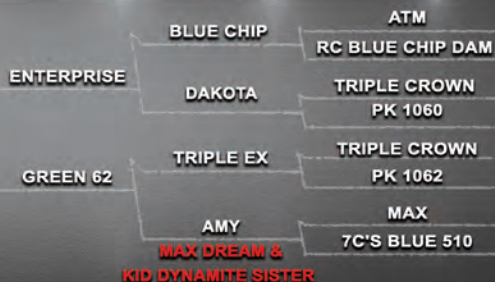

Red 51 is a 2019 bottle fed Doe out of Enterprise. I really like this cross with Triple Ex and Max Dream's full sister on bottom. It just looks sweet on paper with these big time girls double stacked on top and bottom!