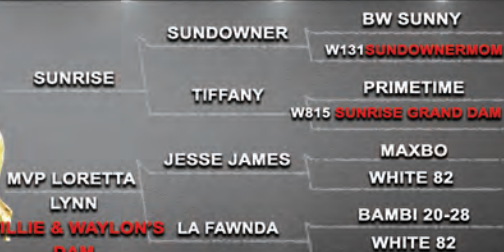

WOMB SISTER

MVP Whitetails is proud to offer this elite girl! The pedigree of Loretta Lynn is nothing new to the industry with super sires Willie & Waylon hitting the scene and with Sunrise's amazing production this girl is sure to be a hit, NO GLADIATOR in this pedigree! Breeding options are limitless for years to come! Thanks for bidding!

27

PRIME ACRES | BRAD HASSIG | 970-260-8656

853 - 2018 DOE BRED TO BLACKJACK