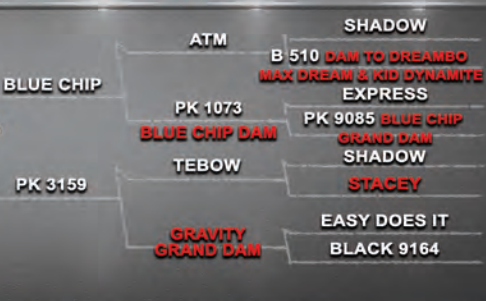

**PK 5124 #209426**

**BLUE CHIP / AVA (WAR HORSE FULL SISTER) / BRED TO WAYLON**

12

**PK 5168 #198224**

**BLUE CHIP / TEBOW / GRAVITY GRAND DAM / BRED TO WAYLON**

CONSISTENT & PREDICTABLE