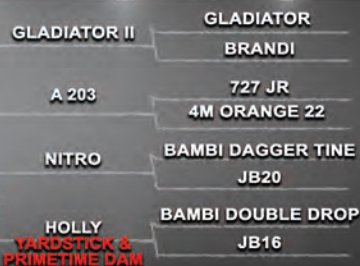

Out of any group of females there is always one that rises to the top. Any female anchored back to the one and only **HOLLY** is in a league of their own. Add in one of the greatest sires the industry has ever seen and the standard has been raised once again. White 3150 is **EXPRESS/AMBER**, now if that does not say enough we bred her to the hottest buck in the industry, **Blackjack!!!** White 3150 and her offspring will always be in a league of their own, so if your looking to elevate your game to a higher level here is your chance!!! TAHC Year 2

CONSISTENT & PREDICTABLE