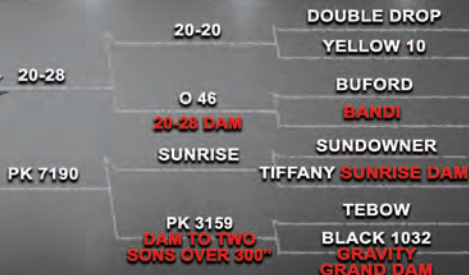

TEAM HIGH ROLLER

41

PK 9073 #281552

BAMBI 20-28 / SUNRISE / TEBOW / GRAVITY GRAND DAM

20-28

42

PK 9093 #281572

BLACKJACK / TRIPLE CROWN / FREE AGENT / KID ROCK

43

PK 9096 #281575

BLACKJACK / EXPRESS / HARDCORE / STACEY

44

PK 9191 #286518

ENTERPRISE / SUNRISE / EXPRESS / HARDCORE

CONSISTENT & PREDICTABLE