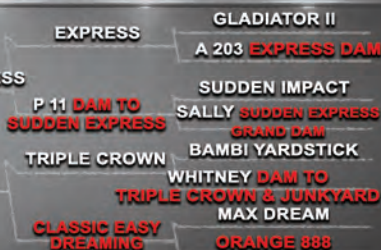

35

B-9081 #281452

SUDDEN EXPRESS / TRIPLE CROWN / MAX DREAM / ORANGE 888