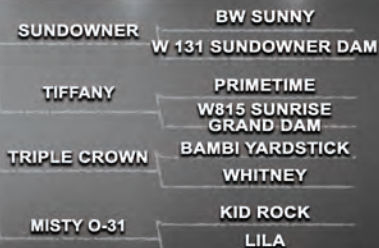

TAHC YEAR 4

22

**REVELS RACKS / BLAKE REVELS / 281-787-8868**

**2017 SUNRISE / TRIPLE CROWN / KID ROCK DOE BRED TO HORSEPOWER**

HORSEPOWER

SUNRISE

KID ROCK

TRIPLE CROWN