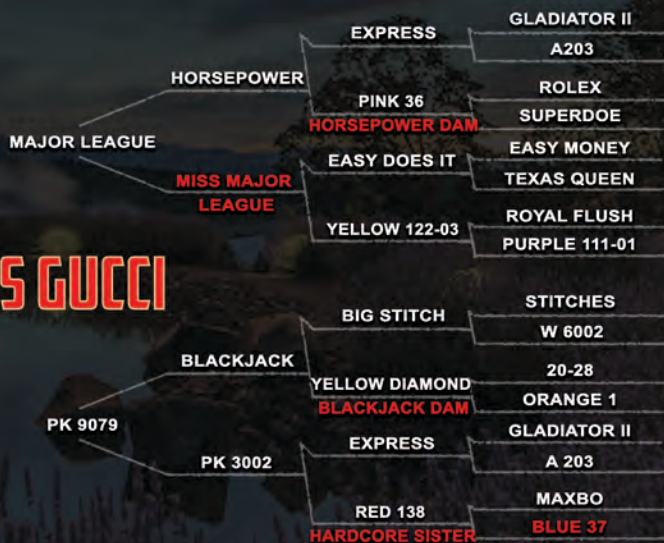

MISS GUCCI

HR

6

2020 MAJOR LEAGUE / BLACKJACK / EXPRESS / Hardcore Sister Doe
HIGH ROLLER WHITETAILS / DUSTIN BAILEY / 936-552-4001

MAJOR LEAGUE

BLACKJACK

MAJOR LEAGUE	HORSEPOWER	EXPRESS
	MISS MAJOR LEAGUE	PINK 36
PK 9079	MAJOR LEAGUE DAM	HORSEPOWER DAM
	BLACKJACK	EASY DOES IT
PK 3002		YELLOW 122-03
		BIG STITCH
		YELLOW DIAMOND
		BLACKJACK DAM
		EXPRESS
		RED 138
		HARDCORE SISTER /
		BLUE 37